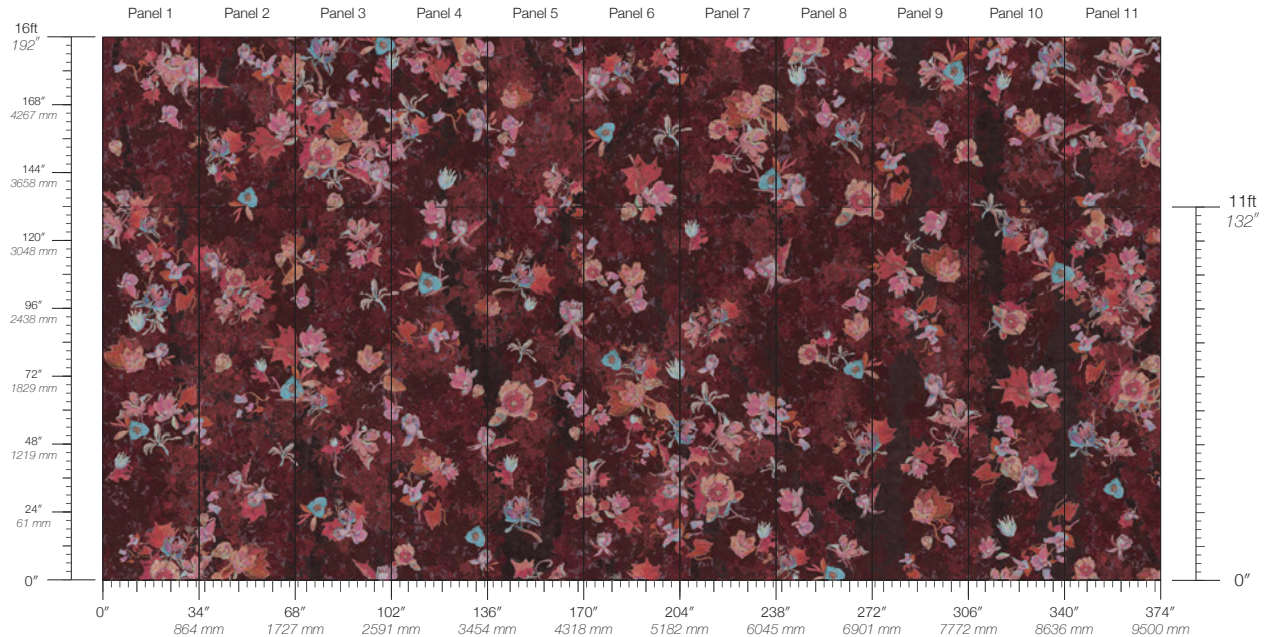

Unami Bloodroot

Suitable for residential and some commercial projects

COLOR
Bloodroot

ITEM
7201

CONTENT
Dutch Metal Leaf

PANEL WIDTH
34" / 864 mm trimmed

PANEL HEIGHT
132" / 3353 mm standard
192" / 4877 mm extended

REPEAT
Non-repeating

STOCK
Made to order

LEAD TIME
4 weeks to print

MINIMUM
1 panel

PRICE
Available upon request

ORIGIN
USA

DETAILS
Custom options available

MAINTENANCE
Water-based cleanser

ENVIRONMENTAL
Formaldehyde Free
Heavy Metal Free
PVC Free

SPECS
Paper-backed metal leaf
7.2 oz per square yard
244 g per linear meter
Smooth metallic surface with
hand-applied leaf

TESTING
(US) ASTM E84 Adhered Class A
(EU) EN 15102 Class D-s3 / d2

CONTACT
sales@calicowallpaper.com
+1 718 243 1705
57 Lispenard Street
New York, NY 10013 USA

DISCLAIMER
Refer to our website to
see the full mural artwork.
Reference the physical sample
for color and texture. Panel
maps represent mural
artwork only.